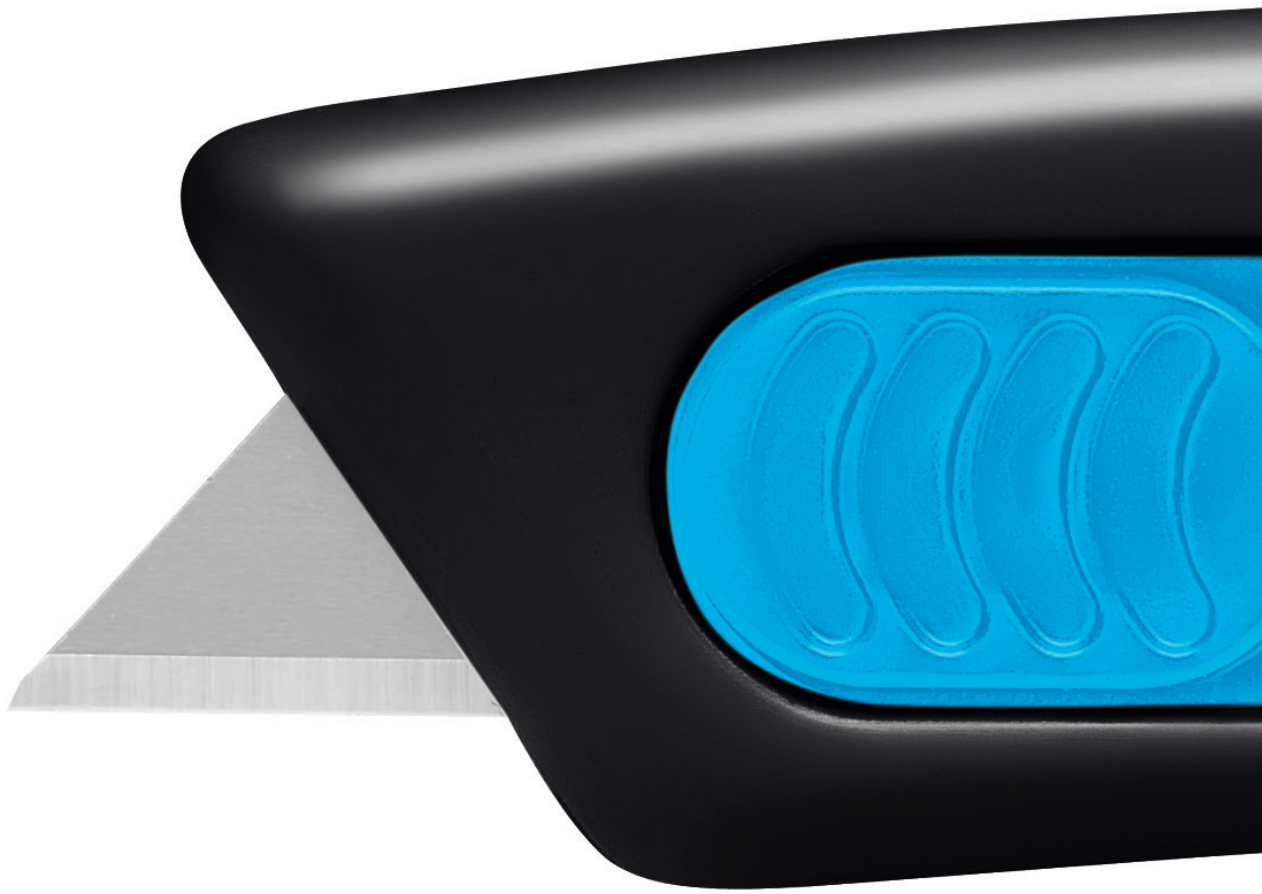

SECUNORM SMARTCUT  
COMPLETE YOUR JOB WITH EASE.

THE SAFER WAY TO CUT.

**martor**

# SECUNORM SMARTCUT

NO. 110000

Original size

**One use, two advantages**  
The SECUNORM SMARTCUT is a disposable cutter. For you, that means: no risk of injury when changing the blade. The blade will also not get lost in the production process.

**Slider on both sides**  
With the right hand? With the left hand? This question does not arise. Because we have fitted the SECUNORM SMARTCUT with a slider that is accessible from both sides. Choose for yourself!

**Light and easy**  
At only 17 g, the SECUNORM SMARTCUT is a genuine light weight. This also contributes to quick and efficient cutting. Without hands and arms getting tired.

**Perfect handling**  
The product does not only look handy. Its small, rounded handle really does sit comfortably in your hand. And there's much more: So that your thumb doesn't slip, the slider has grooves.