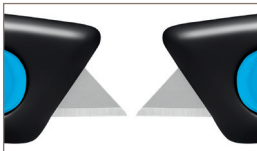

# SECUNORM SMARTCUT

NO. 110000

Original size

**One use, two advantages**  
The SECUNORM SMARTCUT is a disposable cutter. For you, that means: no risk of injury when changing the blade. The blade will also not get lost in the production process.

**Slider on both sides**  
With the right hand? With the left hand? This question does not arise. Because we have fitted the SECUNORM SMARTCUT with a slider that is accessible from both sides. Choose for yourself!

**Light and easy**  
At only 17 g, the SECUNORM SMARTCUT is a genuine light weight. This also contributes to quick and efficient cutting. Without hands and arms getting tired.

**Perfect handling**  
The product does not only look handy. Its small, rounded handle really does sit comfortably in your hand. And there's much more: So that your thumb doesn't slip, the slider has grooves.